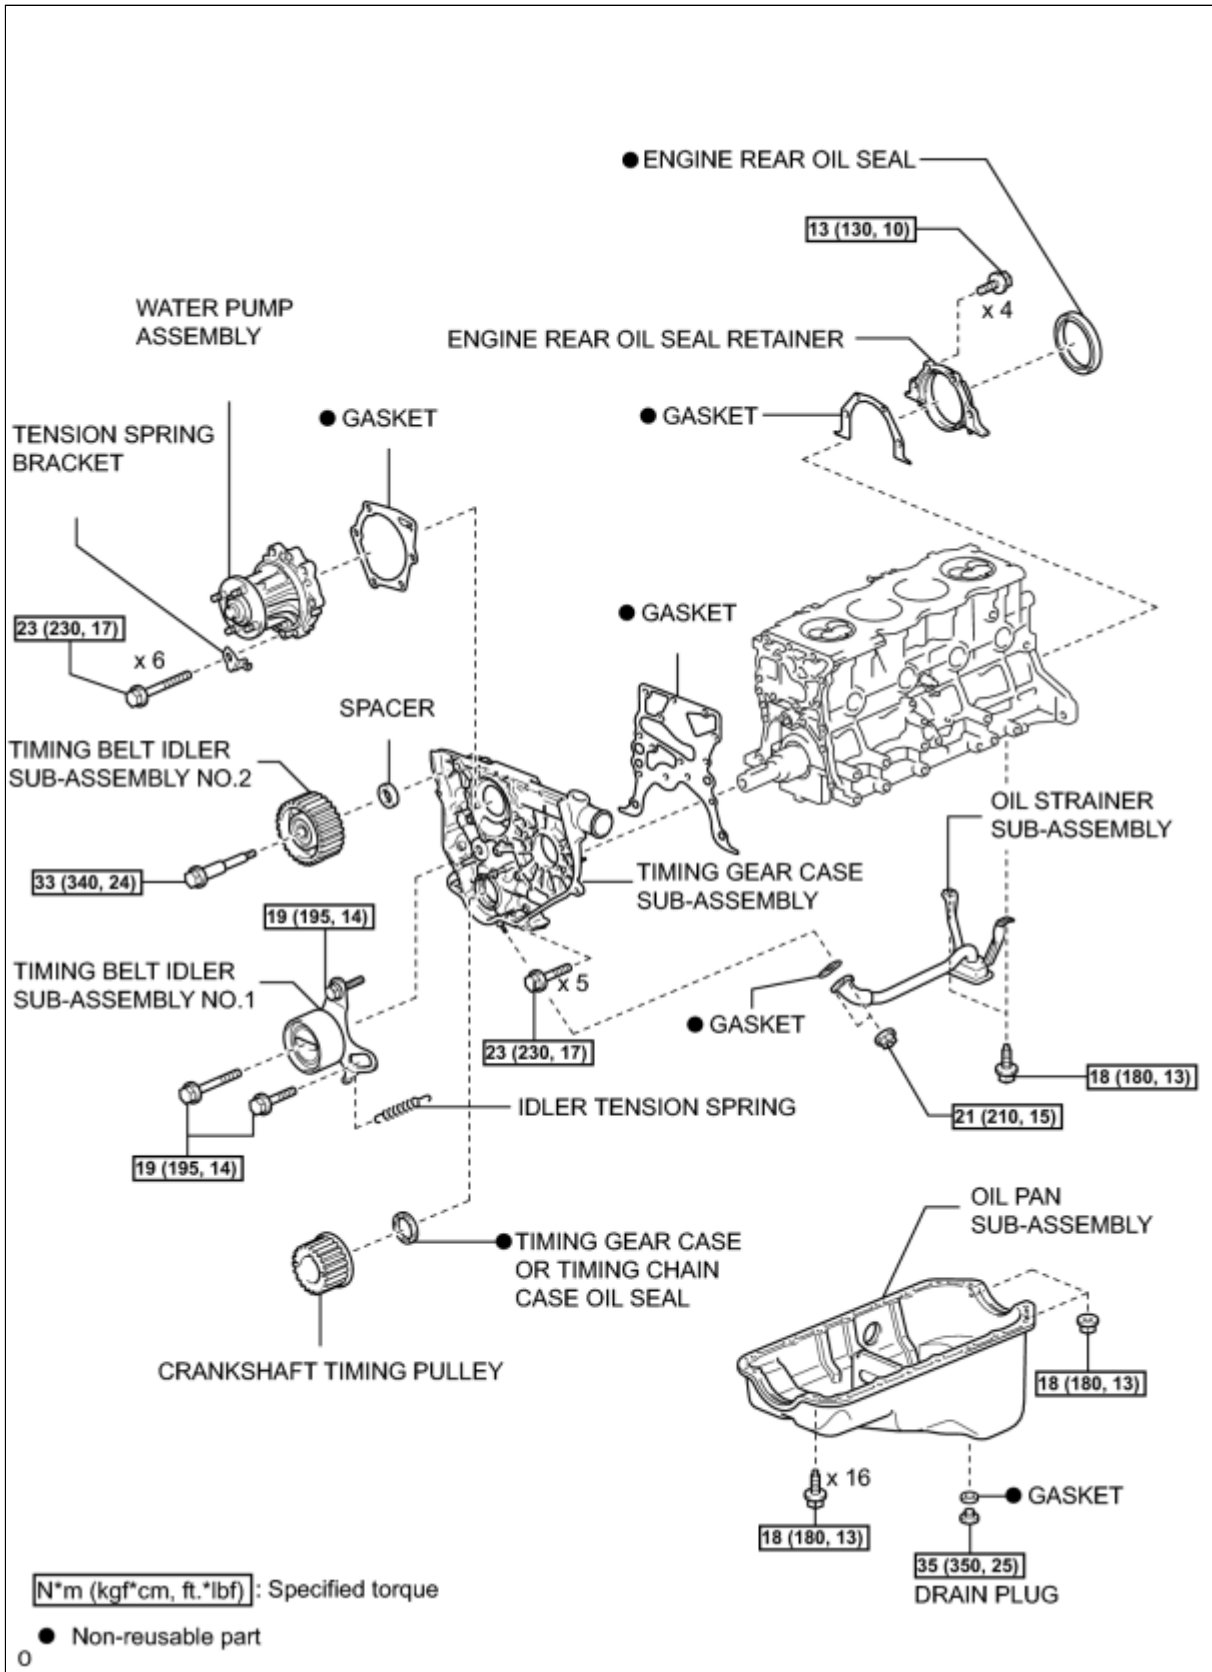

ILLUSTRATION