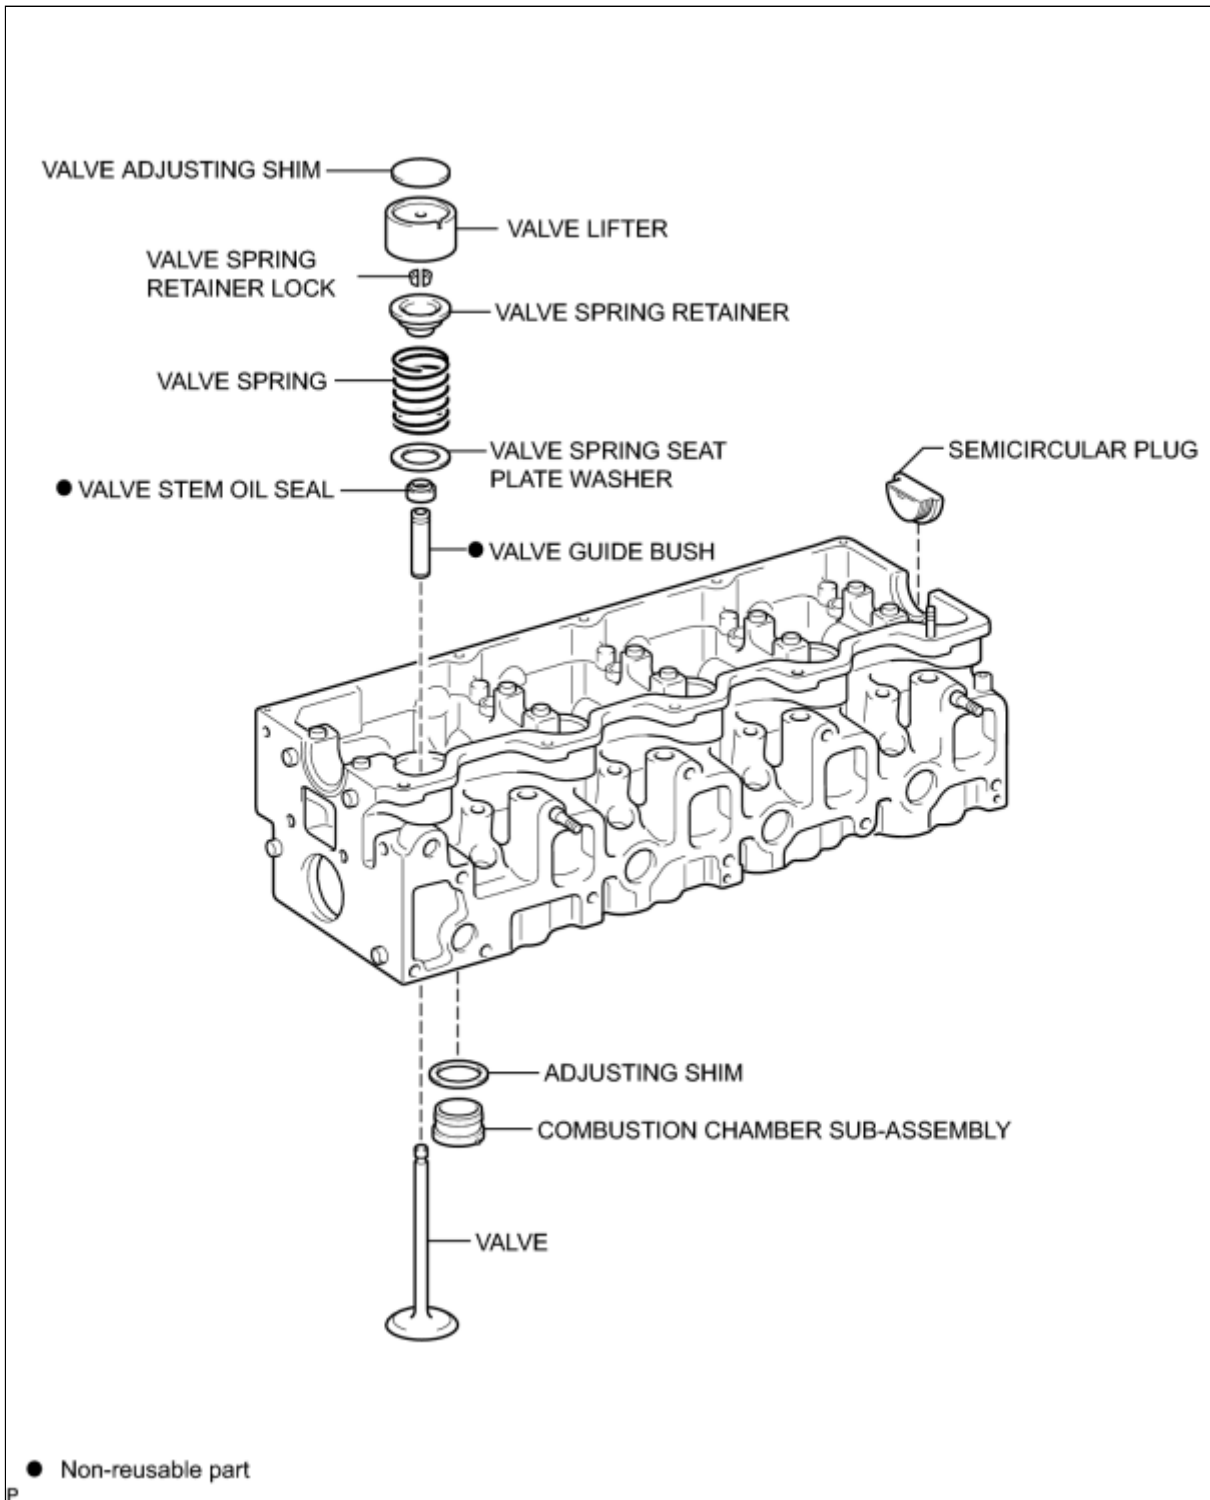

ILLUSTRATION