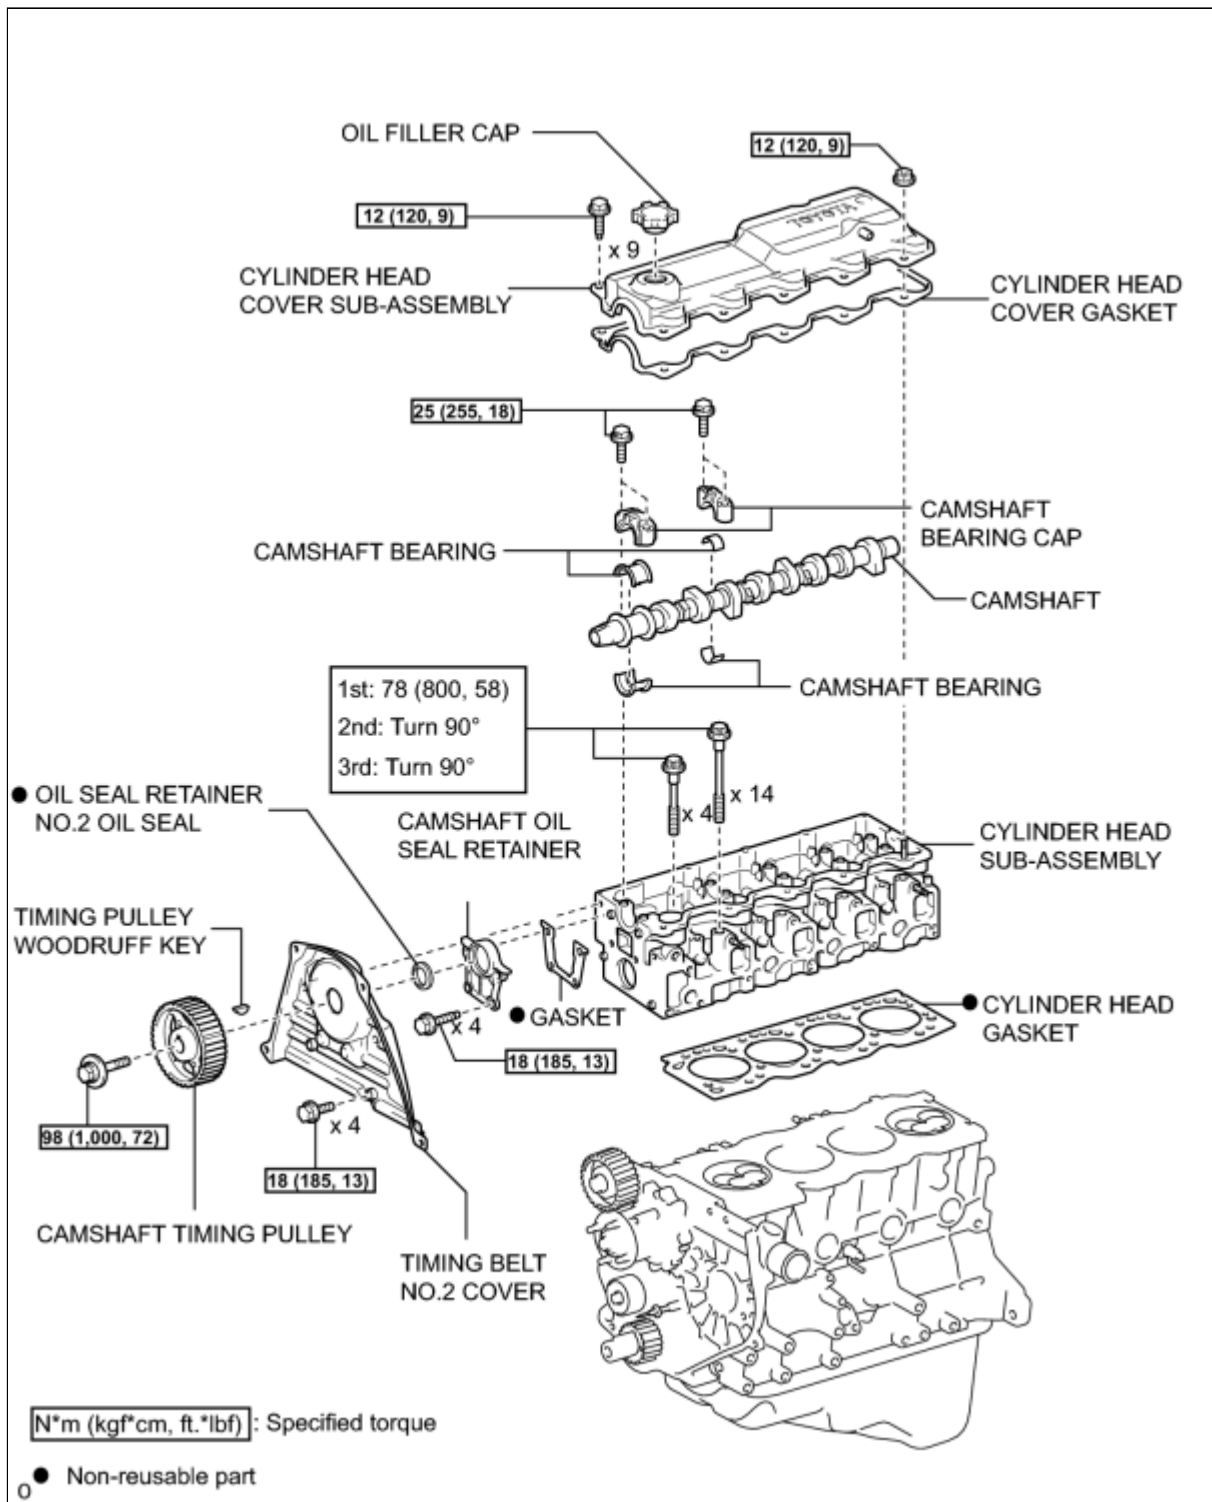

Last Modified: 9-29-2009	5.6 K	From: 200501
Model Year: 2006	Model: Hiace	Doc ID: RM00000125C000X
Title: 5L-E ENGINE MECHANICAL: ENGINE UNIT: COMPONENTS (2006-2010 Hiace)		

[COMPONENTS](#)

[ILLUSTRATION](#)